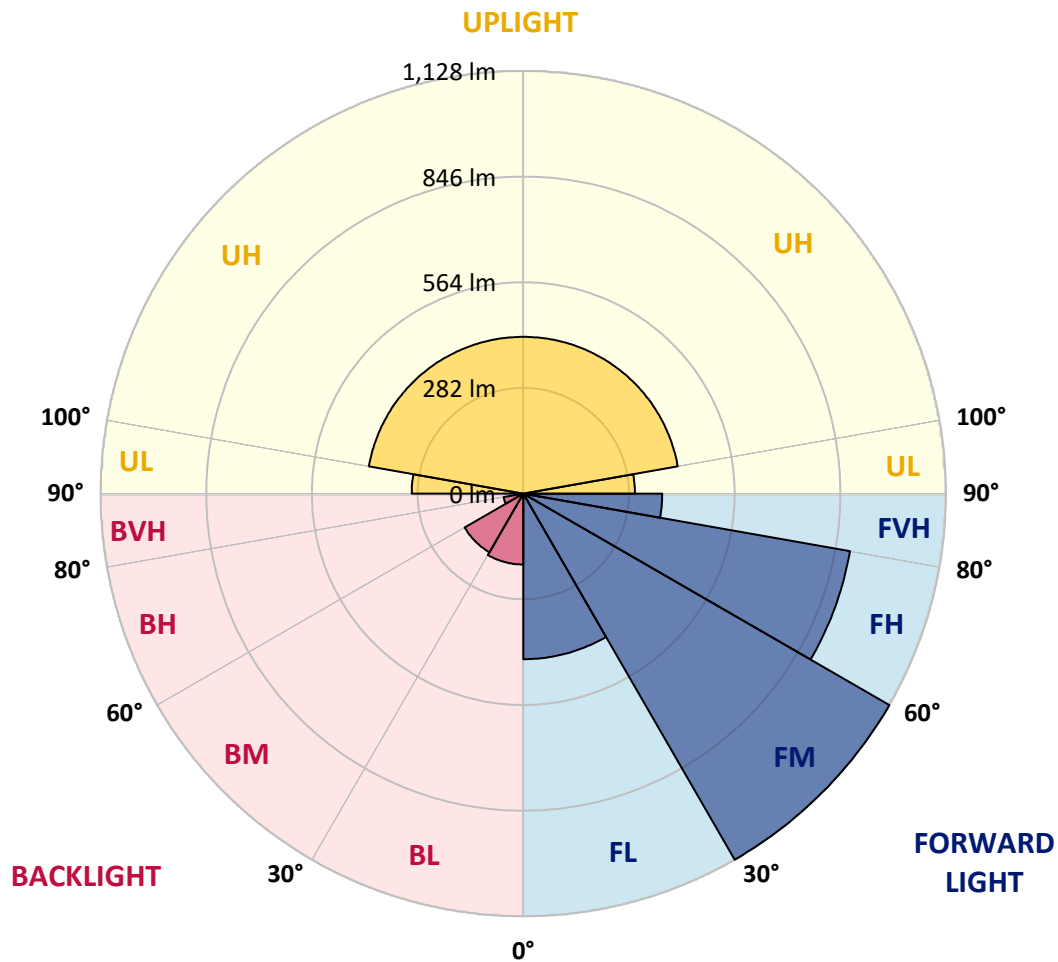

REPORT NUMBER: P511362
CATALOG NUMBER: WPMLED15S-30W_SWITCH-3000K

LUMINAIRE CLASSIFICATION SYSTEM LUMEN TABLE AND BUG RATING:

Zone	Lumens	% Fixture	Zone Rating/Lumen Limit		
			B	U	G
FL (0°-30°)	441.8	11.1			
FM (30°-60°)	1127.9	28.4			
FH (60°-80°)	885.3	22.3			G1/1800
FVH (80°-90°)	370.7	9.3			G3/500
BL (0°-30°)	189.2	4.8	B1/500		
BM (30°-60°)	180.6	4.5	B0/220		
BH (60°-80°)	53.3	1.3	B0/110		G0/110
BVH (80°-90°)	12.2	0.3			G1/100
UL (90°-100°)	297.8	7.5		U3/500	
UH (100°-180°)	418.3	10.5		U3/500	

BUG Rating: B1-U3-G3
Type IV Short