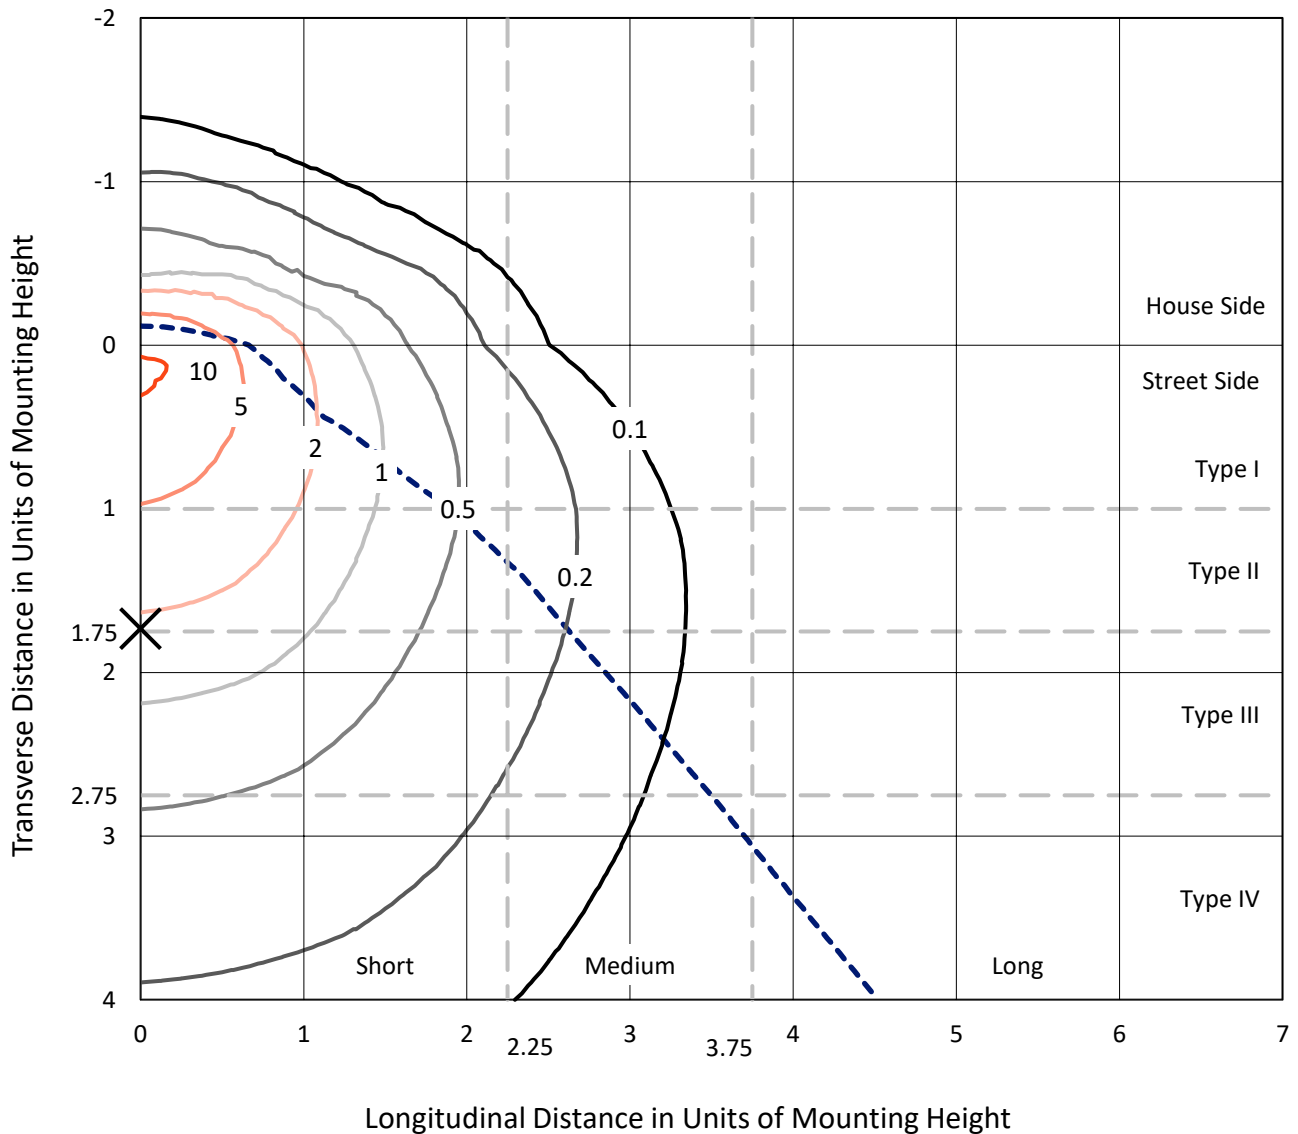

Summary

Lumens per Lamp: N/A
Luminaire Lumens: 3977 lumens
Efficiency: N/A
Efficacy: 139.1 lumens/watt
Luminous Opening: Rectangular w/ Sides (W: 0.13m x L: 0.26m x H: 0.9m)
IES Classification: Type IV - Short
BUG Rating: B1 - U3 - G3

Input Watts (W): 28.6
Input Voltage (V): 120
Input Current (A_{in}): NR
Voltage Rise (V): NR
Power Factor: NR
Total Harmonic Distortion (THDi): NR
Frequency (hertz): 60
Stabilization Time: NR
Operation Time: NR
Ambient Temperature (°C): NR
Test Distance: 24 FT

REPORT NUMBER: P511362
 CATALOG NUMBER: WPMLED15S-30W_SWITCH-3000K

Iso-Footcandle Lines of Horizontal Illumination

✕ Max cd
 - - - 1/2 Max cd

Based on 10 foot mounting height. Maximum calculated value = 10.5 fc
 Type IV - Short - N/A

REPORT NUMBER: P511362
CATALOG NUMBER: WPMLED15S-30W_SWITCH-3000K

Luminous Intensity Polar Plot

— Vertical Plane Through 0-Deg Lateral - - - Horizontal Cone Through 60-Deg Vertical

REPORT NUMBER: P511362
 CATALOG NUMBER: WPMLED15S-30W_SWITCH-3000K