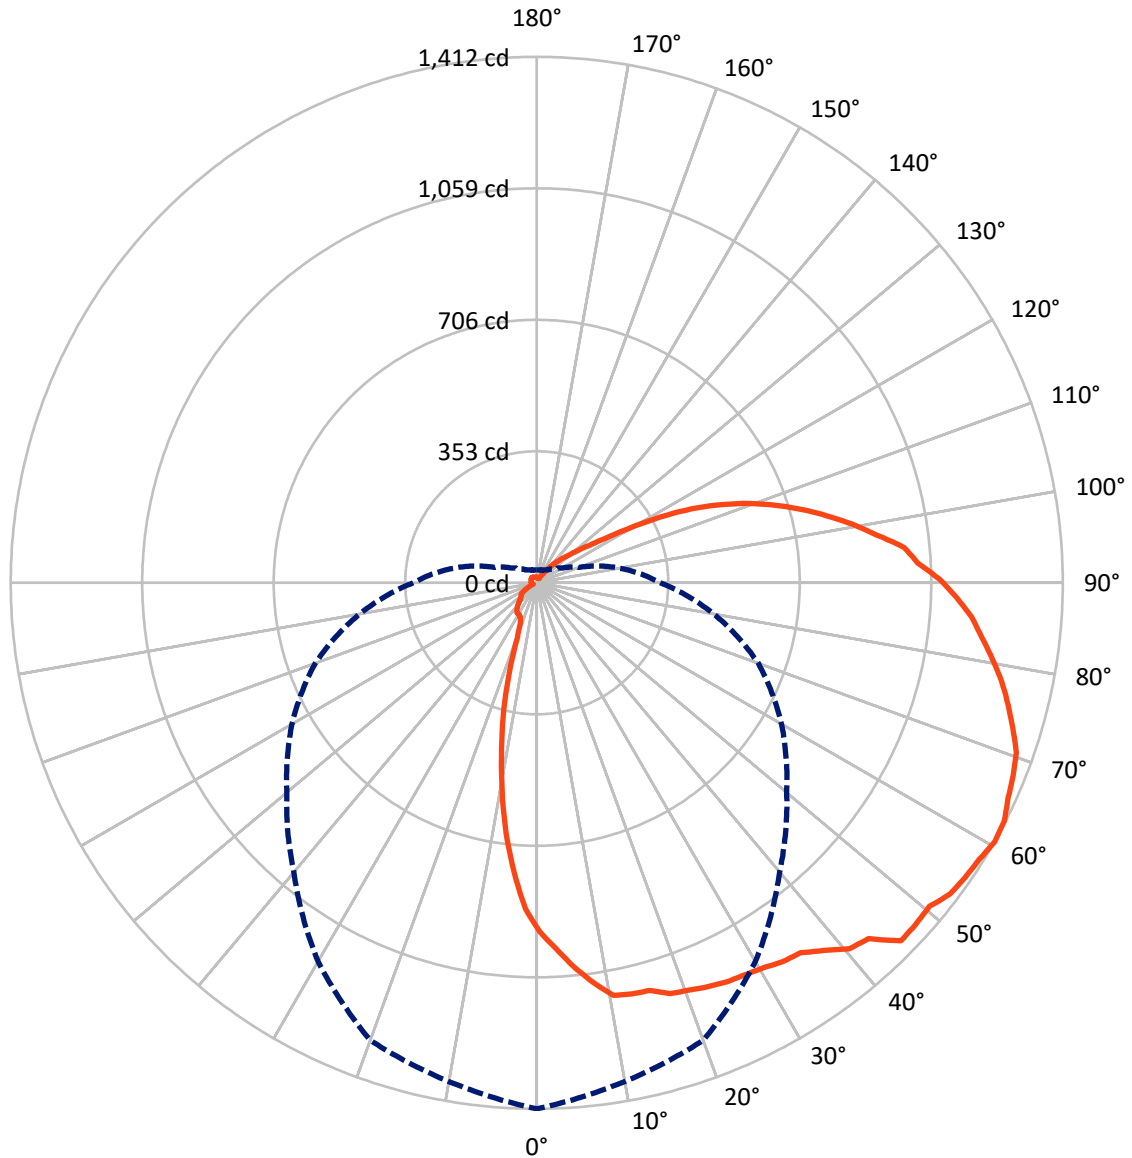

Summary

Lumens per Lamp: N/A
Luminaire Lumens: 3977 lumens
Efficiency: N/A
Efficacy: 139.1 lumens/watt
Luminous Opening: Rectangular w/ Sides (W: 0.13m x L: 0.26m x H: 0.9m)
IES Classification: Type IV - Short
BUG Rating: B1 - U3 - G3

REPORT NUMBER: P511362
 CATALOG NUMBER: WPMLED15S-30W_SWITCH-3000K

Iso-Footcandle Lines of Horizontal Illumination

✕ Max cd
 - - - 1/2 Max cd

Based on 10 foot mounting height. Maximum calculated value = 10.5 fc
 Type IV - Short - N/A

REPORT NUMBER: P511362
CATALOG NUMBER: WPMLED15S-30W_SWITCH-3000K

Luminous Intensity Polar Plot

— Vertical Plane Through 0-Deg Lateral - - - Horizontal Cone Through 60-Deg Vertical

REPORT NUMBER: P511362
 CATALOG NUMBER: WPMLED15S-30W_SWITCH-3000K

ZONAL LUMENS:

Zone	Lumens	% Fixture
0°-10°	86.2	2.2
10°-20°	227.3	5.7
20°-30°	317.4	8.0
30°-40°	386.6	9.7
40°-50°	442.2	11.1
50°-60°	479.7	12.1
60°-70°	488.3	12.3
70°-80°	450.3	11.3
80°-90°	382.9	9.6
90°-100°	297.8	7.5
100°-110°	205.3	5.2
110°-120°	113.9	2.9
120°-130°	50.7	1.3
130°-140°	24.7	0.6
140°-150°	11.7	0.3
150°-160°	6.7	0.2
160°-170°	4.1	0.1
170°-180°	1.4	0.0
0°-90°	3260.8	82.0
0°-180°	3977.0	100.0