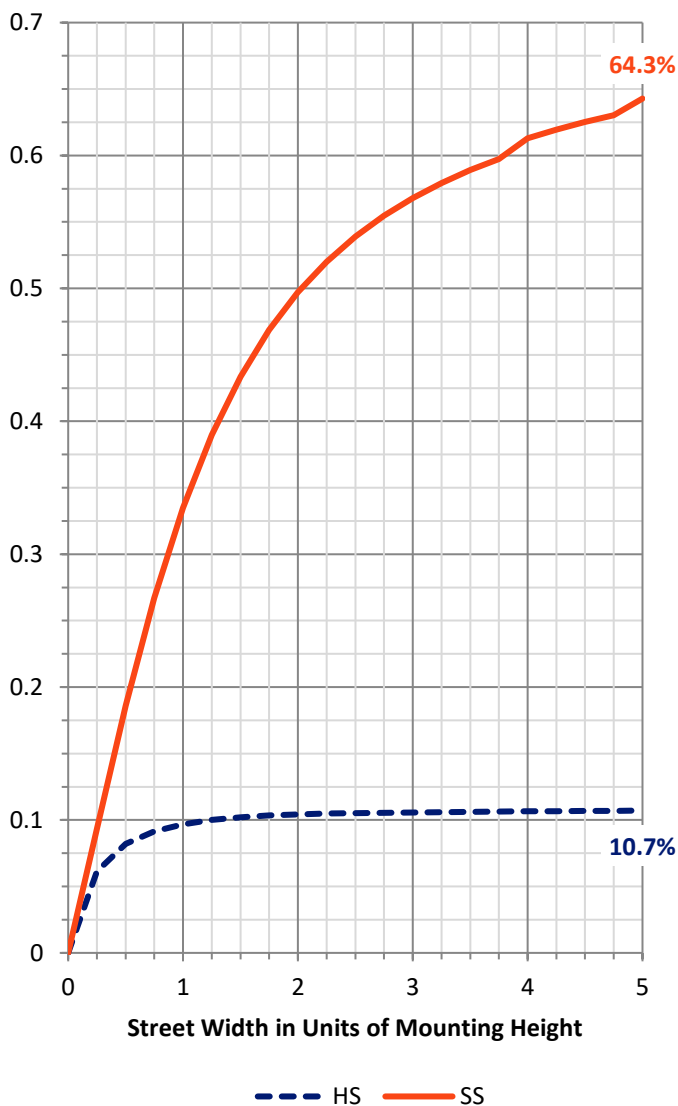

REPORT NUMBER: P511362
CATALOG NUMBER: WPMLED15S-30W_SWITCH-3000K

FLUX DISTRIBUTION:

		Downward	Upward	Total
House Side	Lumens	435.2	53.6	488.8
	% Fixture	10.9	1.3	12.3
Street Side	Lumens	2825.7	662.6	3488.2
	% Fixture	71.1	16.7	87.7
Total	Lumens	3260.8	716.2	3977.0
	% Fixture	82.0	18.0	100.0

ZONAL LUMENS:

Zone	Lumens	% Fixture
0°-10°	86.2	2.2
10°-20°	227.3	5.7
20°-30°	317.4	8.0
30°-40°	386.6	9.7
40°-50°	442.2	11.1
50°-60°	479.7	12.1
60°-70°	488.3	12.3
70°-80°	450.3	11.3
80°-90°	382.9	9.6
90°-100°	297.8	7.5
100°-110°	205.3	5.2
110°-120°	113.9	2.9
120°-130°	50.7	1.3
130°-140°	24.7	0.6
140°-150°	11.7	0.3
150°-160°	6.7	0.2
160°-170°	4.1	0.1
170°-180°	1.4	0.0
0°-90°	3260.8	82.0
0°-180°	3977.0	100.0

Coefficient of Utilization